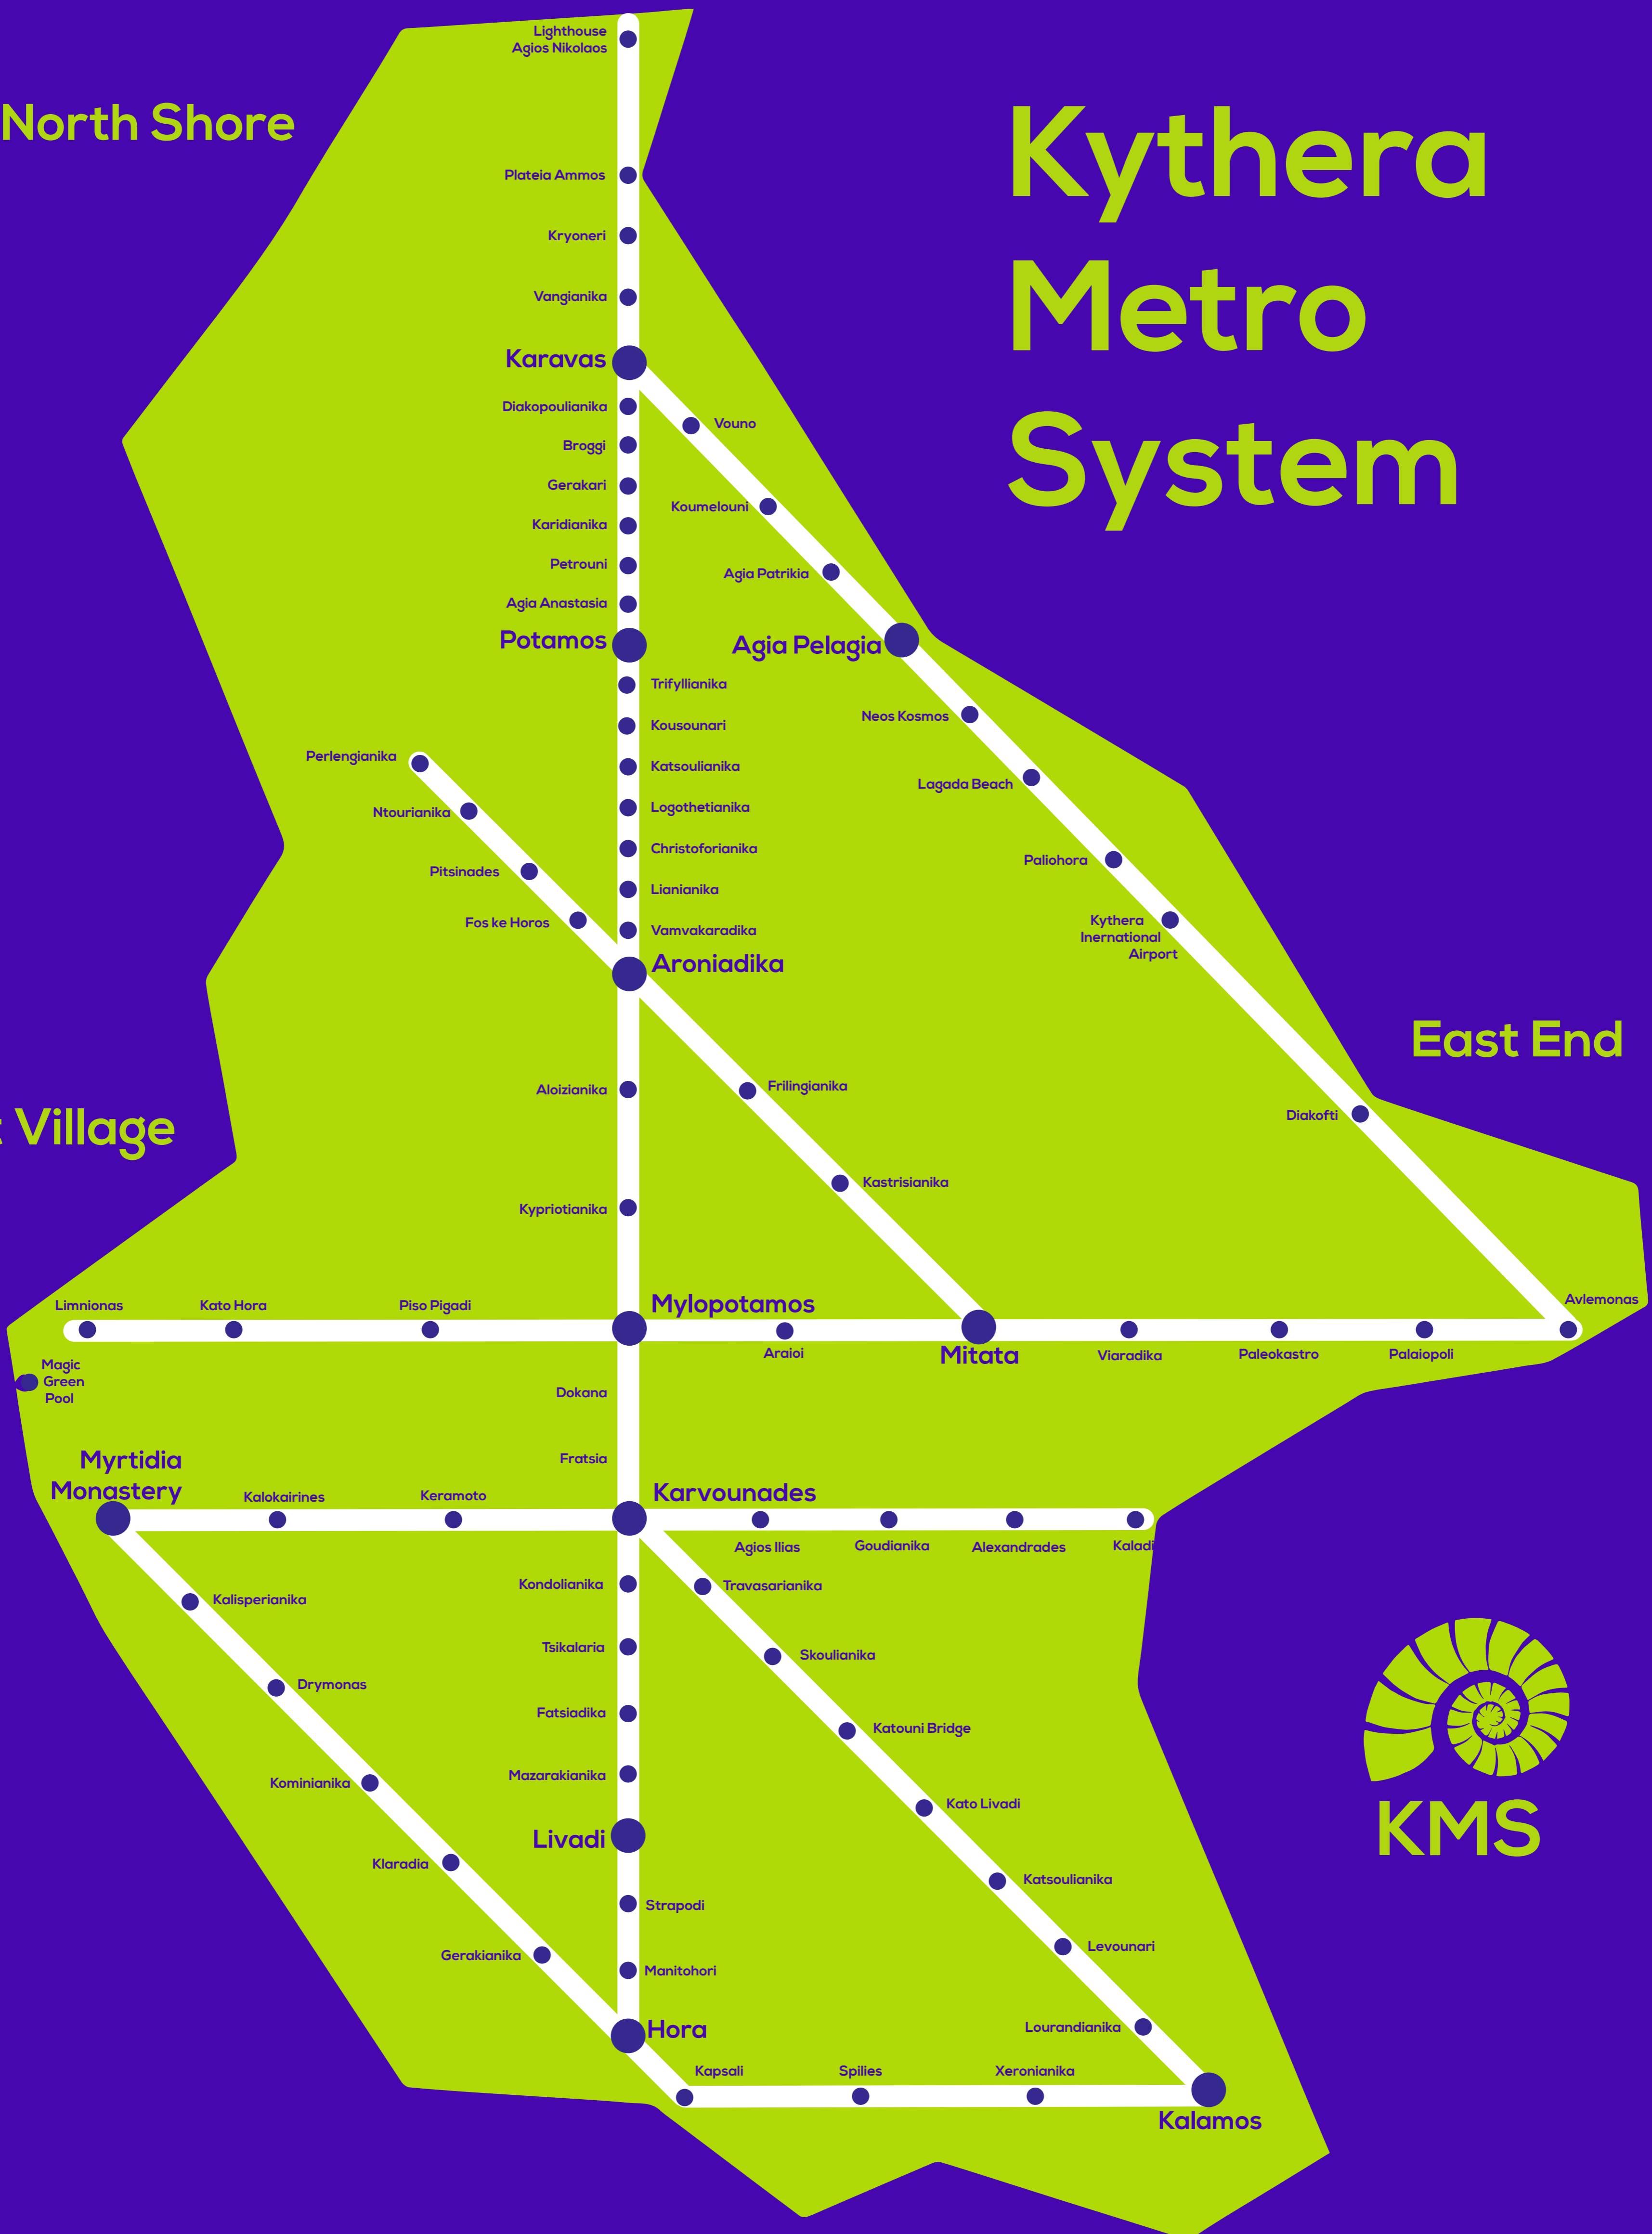

North Shore

Kythera Metro System

West Village

East End

South Island

North Shore

Kythera Metro System

West Village

South Island

Key to lines	
Central	Blue
Border	Dark Blue
Logothetianika	Grey
Holy Myrtle	Orange
Wild West	Red
Capital West	Yellow
Northern Beaches	Purple
Eastbridge	Green
Independence	Pink
Southern Beaches	Brown

East End

Key to lines	
Central	Border
Logothetianika	Holy Myrtle
Wild West	Capital West
Northern Beaches	Eastbridge
Independence	Southern Beaches

South Island

Kythera Metro System

West Village

North Shore

East End

South Island

Key to lines	
Central	Border
Logothetianika	Holy Myrtle
Wild West	Capital West
Northern Beaches	Eastbridge
Independence	Southern Beaches