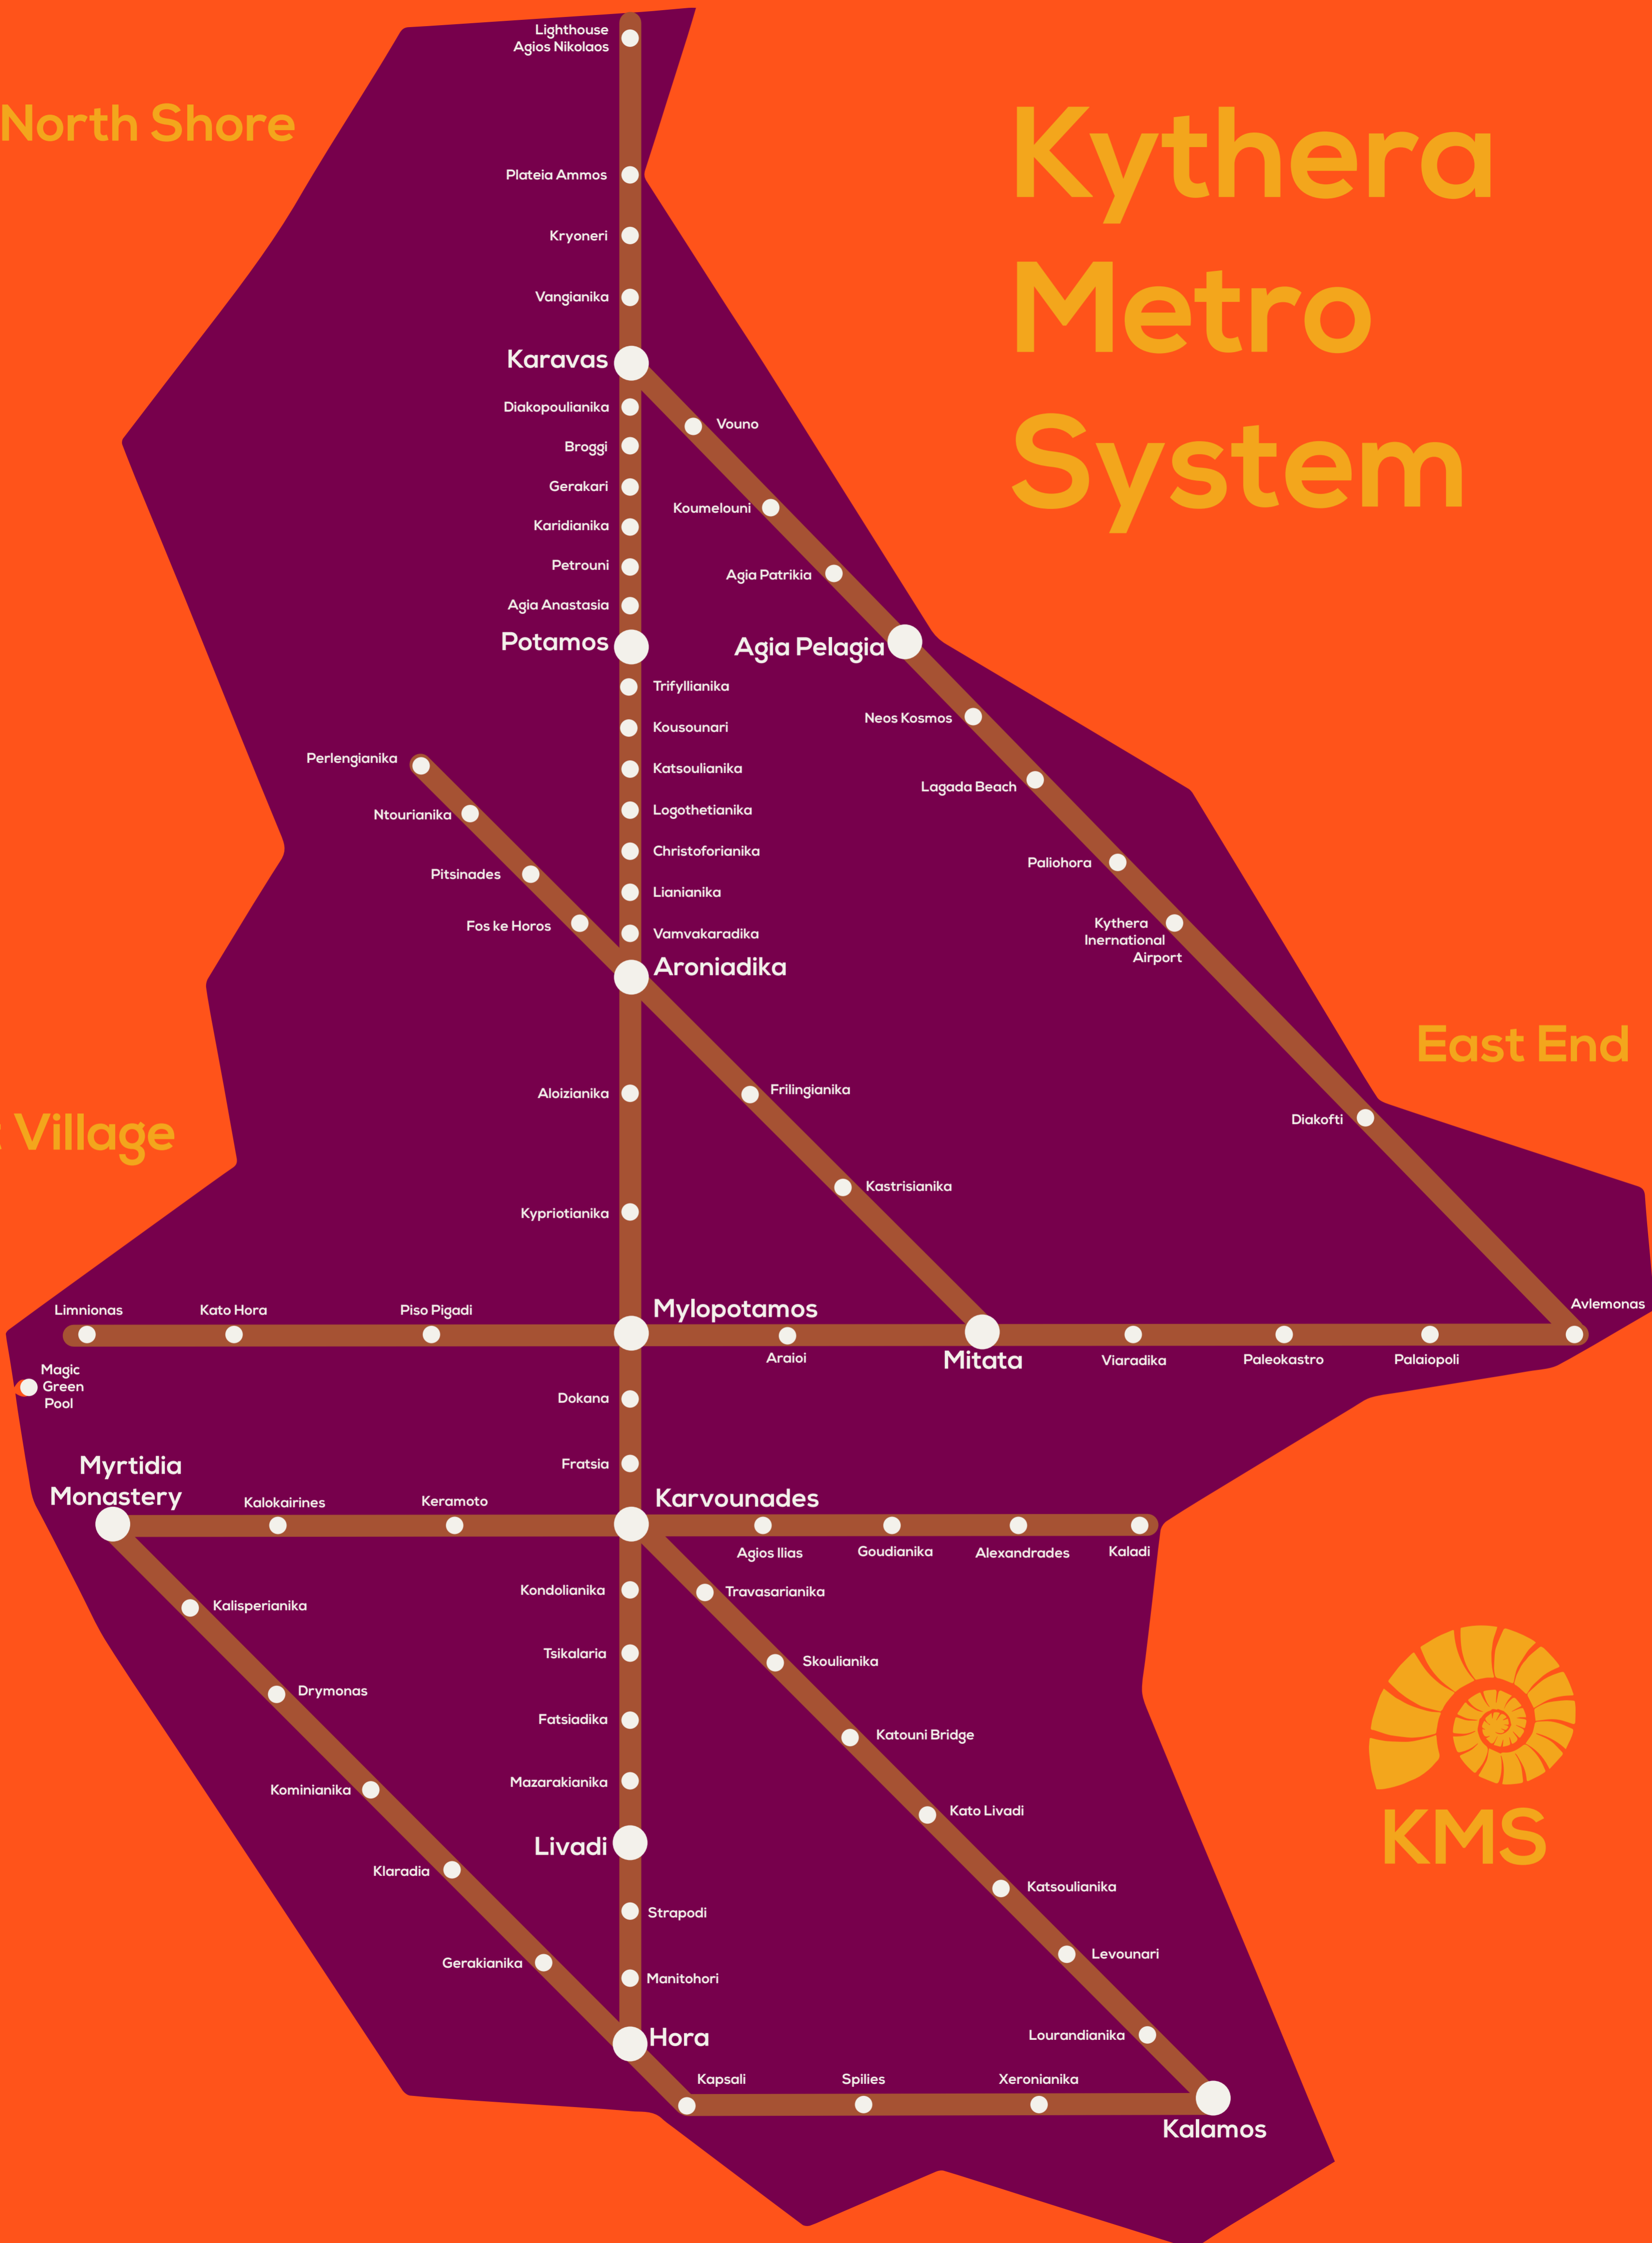

North Shore

Kythera Metro System

West Village

East End

South Island

North Shore

Kythera Metro System

West Village

East End

South Island

Kythera Metro System

North Shore

East End

West Village

South Island

North Shore

East End

Key to lines	
Central	Border
Logothetianika	Holy Myrtle
Wild West	Capital West
Northern Beaches	Eastbridge
Independence	Southern Beaches

South Island

Kythera Metro System

West Village

North Shore

East End

South Island

Key to lines	
Central	Border
Logothetianika	Holy Myrtle
Wild West	Capital West
Northern Beaches	Eastbridge
Independence	Southern Beaches