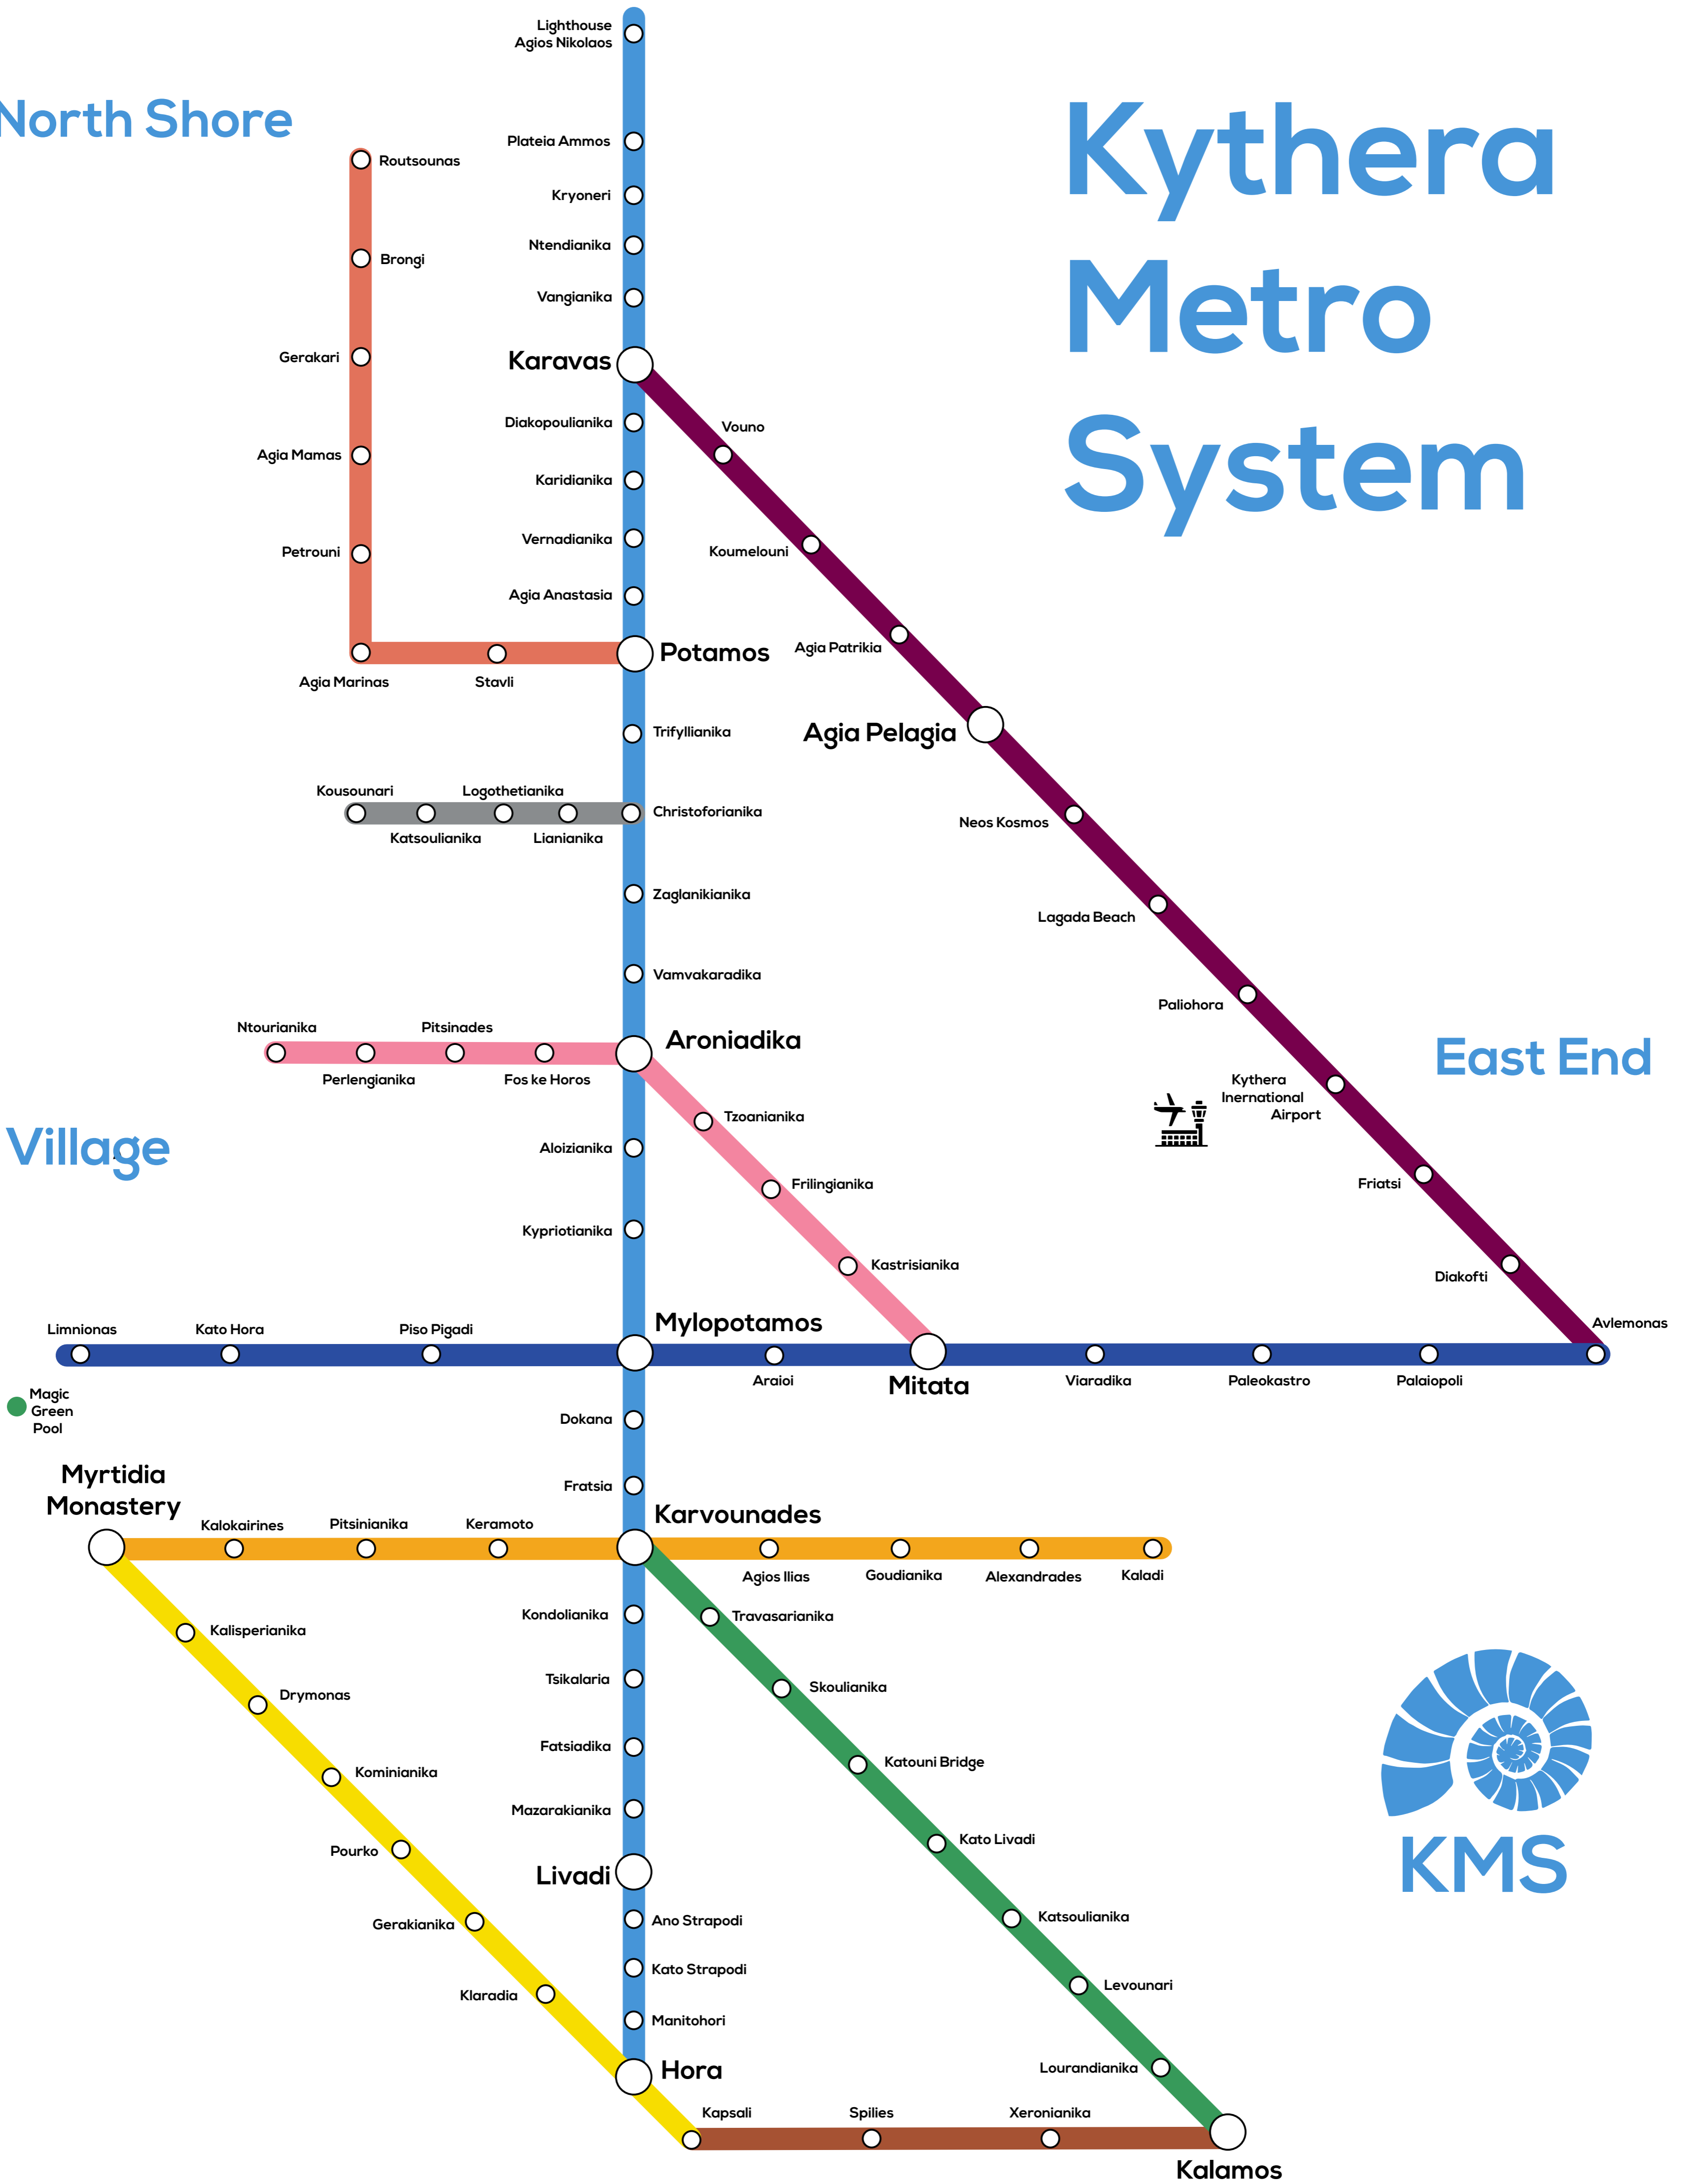

North Shore

Kythera Metro System

West Village

East End

South Island

North Shore

Kythera Metro System

West Village

East End

Key to lines	
Central	Border
Logothetianika	Holy Myrtle
Wild West	Capital West
Northern Beaches	Eastbridge
Independence	Southern Beaches

South Island

Kythera Metro System

West Village

North Shore

East End

South Island

Key to lines	
Central	Border
Logothetianika	Holy Myrtle
Wild West	Capital West
Northern Beaches	Eastbridge
Independence	Southern Beaches