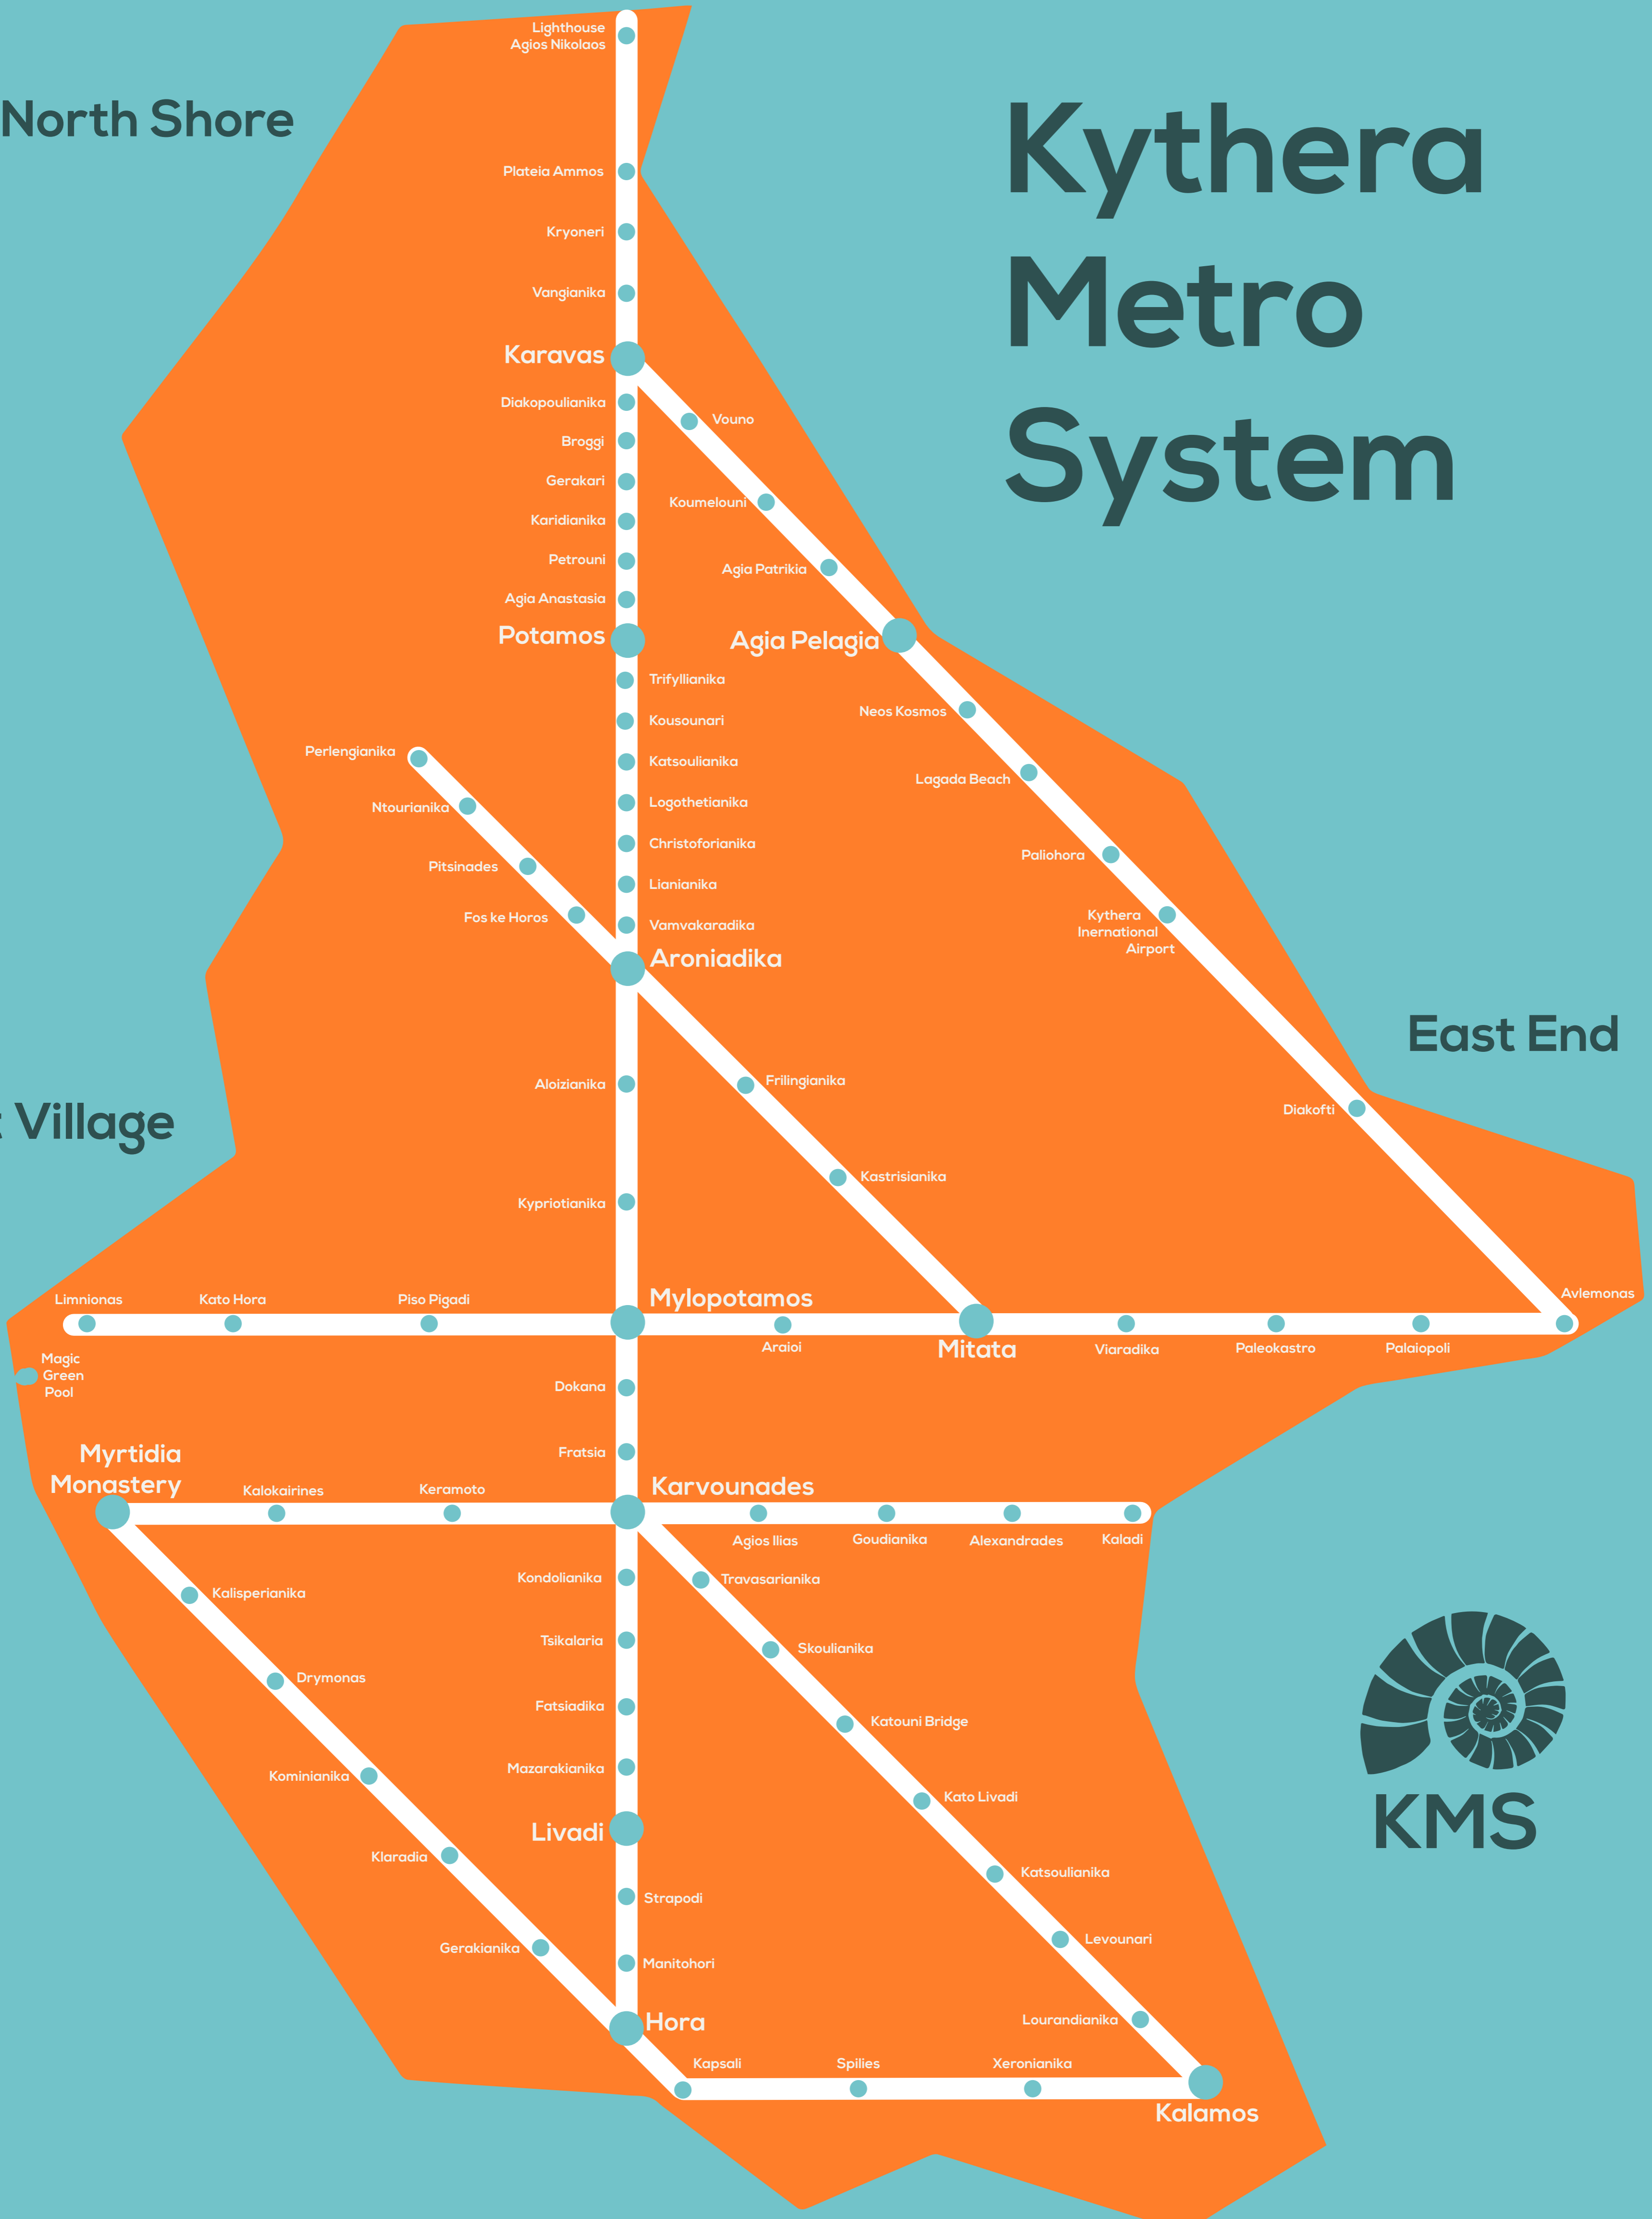

North Shore

Kythera Metro System

West Village

East End

South Island